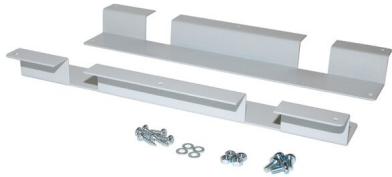

## Drawer unit attachment sets

With drawer unit attachment sets it's possible to optimize your workspace by allowing you to securely attach various drawer units to your workbenches.

## Drawer unit attachment sets (13)

Code	Product	EAN-code	Width inches	Depth inches	Height inches	ESD	RAL code	Color name	Available for the following products	Frame material	Warranty years	Availability USA
855055-49	Drawer unit 45 attachment set for TP and TPB	6416763097760			0.2	Yes	RAL7035	Light grey	TP workbench, TPB packing bench, Drawer unit 45	Epoxy powder-coated steel	10	
855057-49	Drawer unit 35 attachment bracket for TED	6416763089734				Yes	RAL7035	Light grey	Drawer unit DU35, Treston Electric Desk TED		10	
855058-49	Drawer unit 45 fastening set for Quatrex	6416763098415	2.28	20.35	1.97	Yes	RAL7035		Drawer unit 45, ESD Grounding set for Treston QuatreX, Treston QuatreX electrical workbench	Epoxy powder-coated steel	10	
855061-49	Drawer unit DU35 attachment set for TP	6416763099849	1.61	15.83	3.07	Yes	RAL7035	Light grey	TP workbench, TPB packing bench, Drawer unit DU35	Epoxy powder-coated steel	10	
855062-49	Drawer unit DU35 fastening set for Concept	6416763099856	1.38	17.24	3.07	Yes	RAL7035	Light grey	Concept Ergo workbench, Drawer unit DU35, Concept Cart	Epoxy powder-coated steel	10	
855063-00	Drawer unit DU35 fastening set for Concept Ergo	6410280995158	3.74	5.91	0.79	Yes	RAL7035	Light grey	Concept Ergo workbench, Drawer unit DU35	Epoxy powder-coated steel	10	
890653-49	Drawer unit 45 fastening set for Concept hand cra	6416763083145				Yes	RAL7035	Light grey	Concept Ergo workbench, Drawer unit 45	Epoxy powder-coated steel	10	
CSBDB-59	Cornerstone drawer mounting hardware, ESD black		0.98	15.98	0.98	Yes		Black	Cornerstone Workbenches	Epoxy powder-coated steel	10	
CSBDB48-59	Cornerstone drawer bracket bar 48", ESD black		47.24	2.24	1.22	Yes		Black	Cornerstone Workbenches	Epoxy powder-coated steel	10	